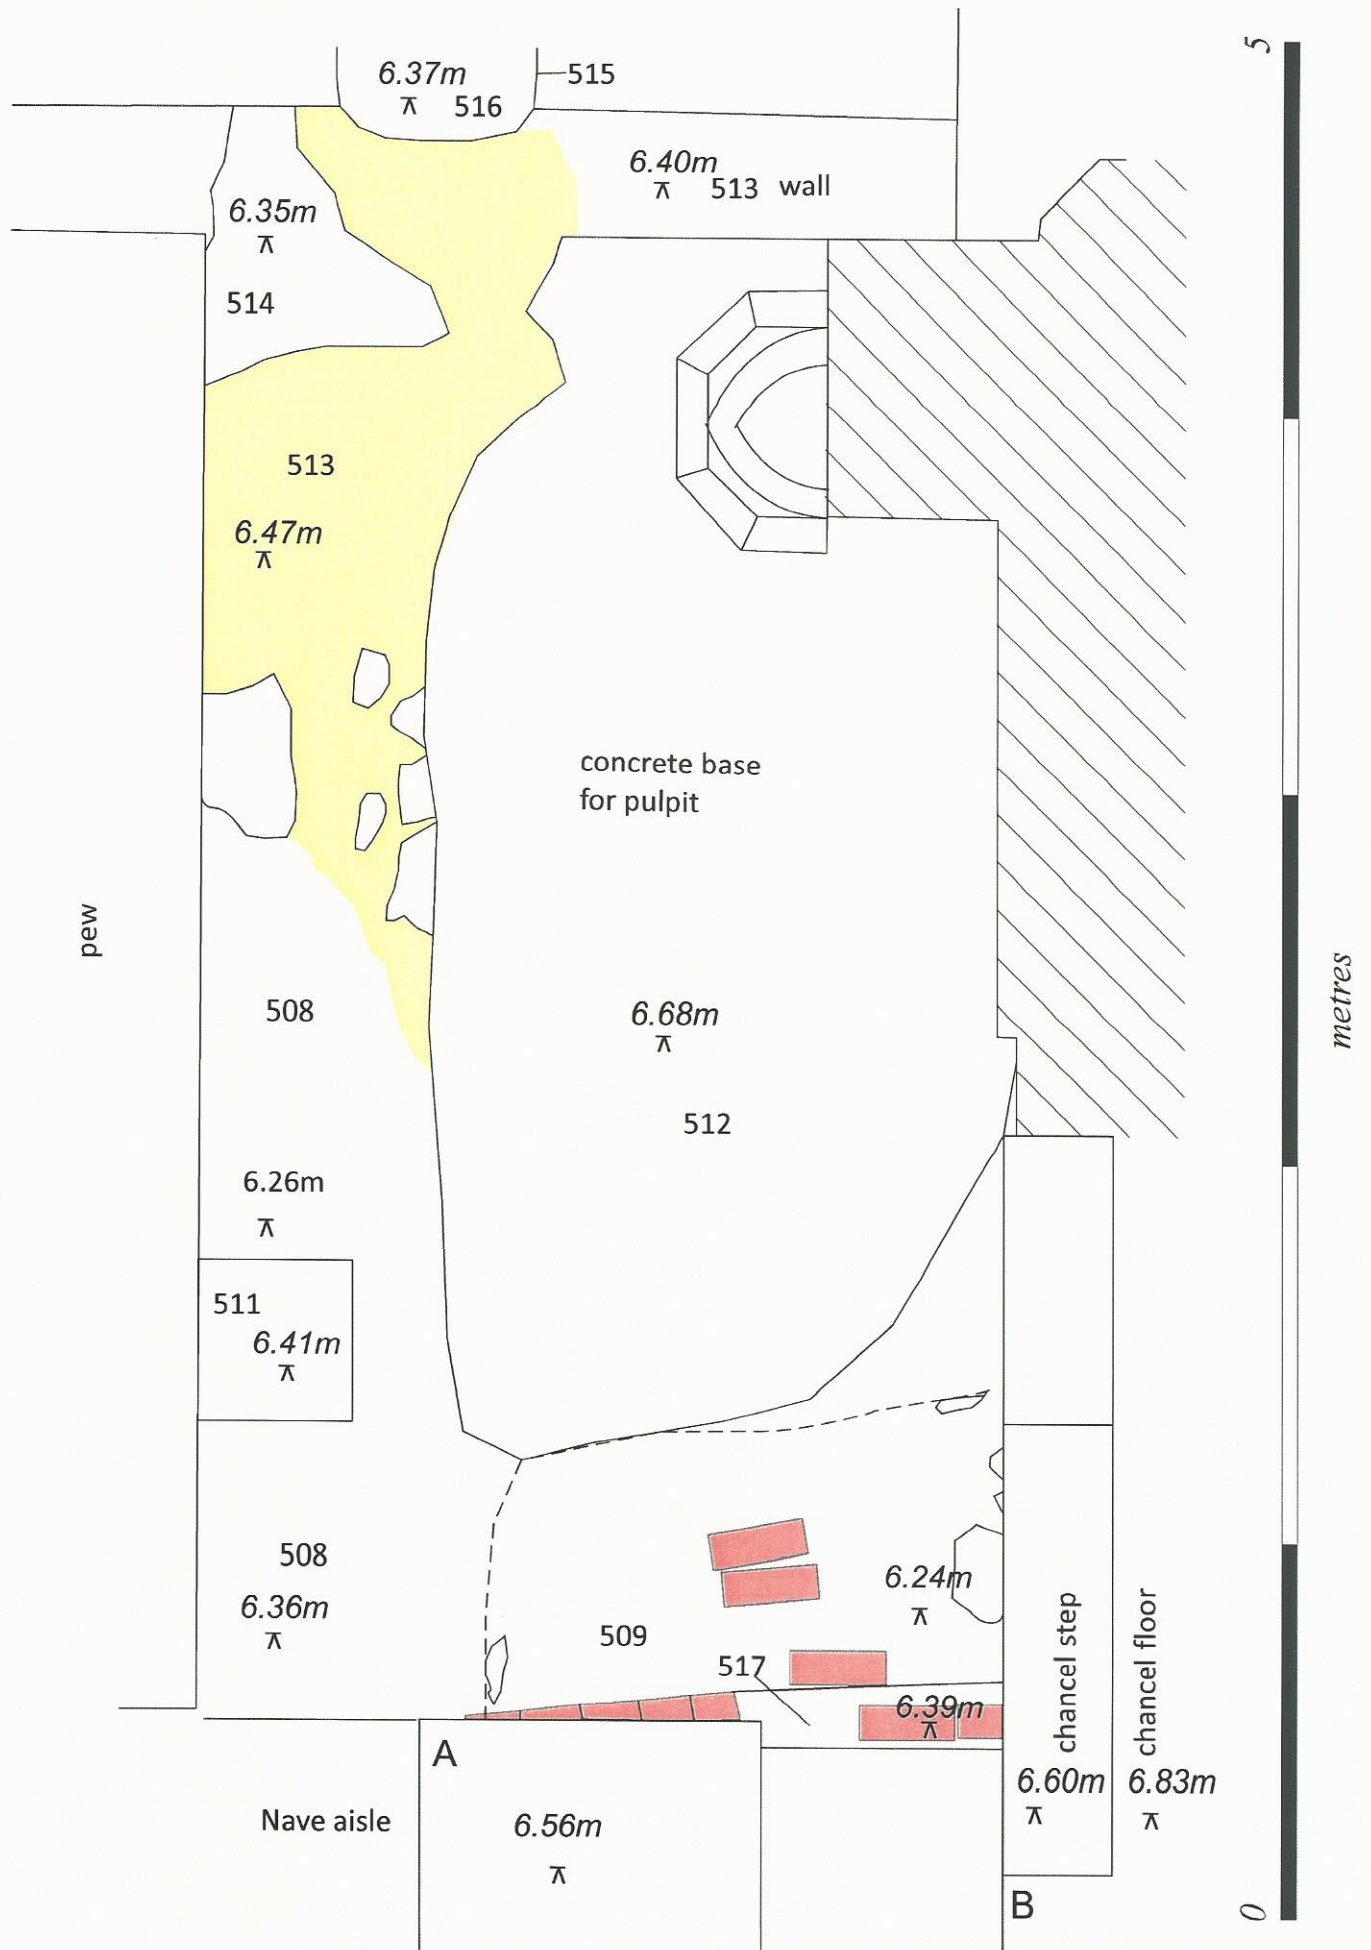

THE FIGURES

Fig. 1 St Oswald's church, Crowle, site location

Fig. 2 St Oswald's Church Crowle, location of recorded areas

Fig. 3 composite of all the areas investigated inside the church

Fig. 5 North-west corner of the nave. Scale 1:20

Fig. 7. Nave north-east corner. Scale 1:20

Fig. 8 The north aisle