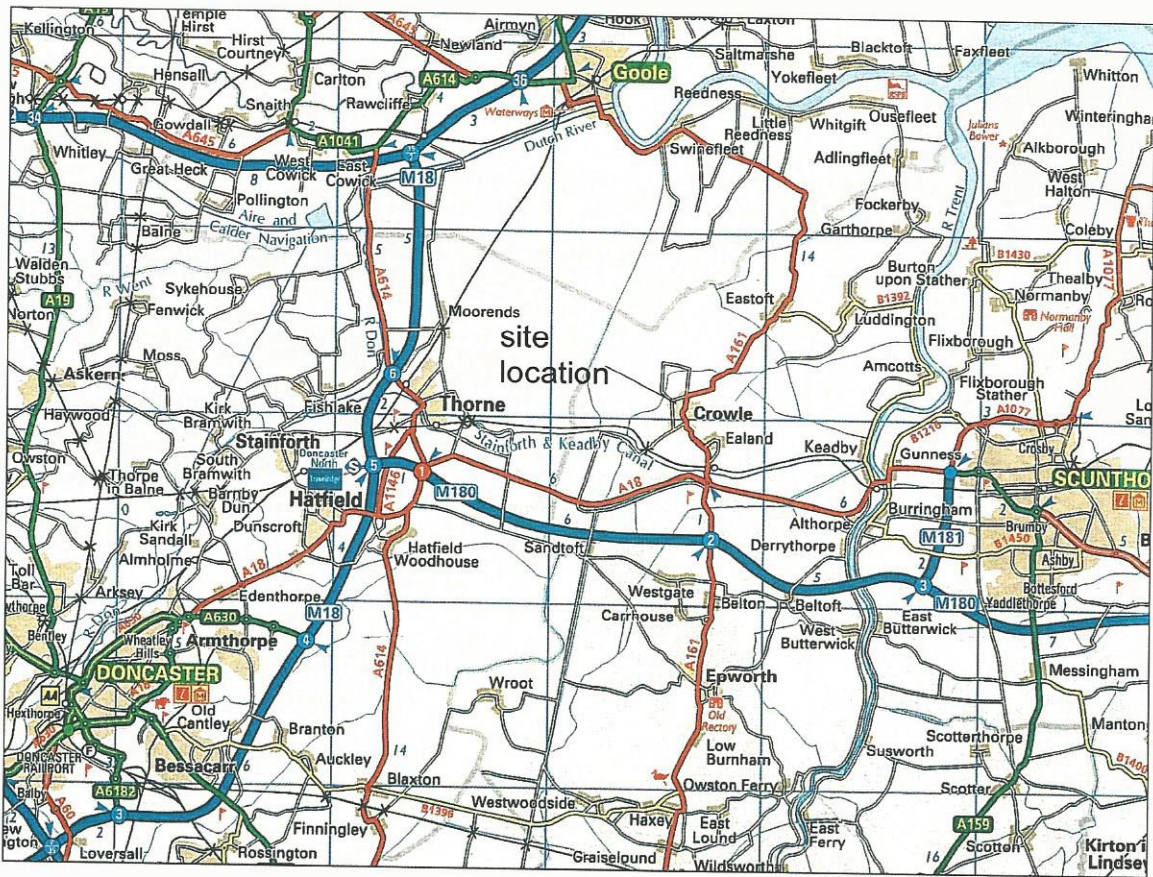

THE FIGURES

Fig. 1 St Oswald's church, Crowle, site location

Fig. 2 St Oswald's Church Crowle, location of recorded areas

Fig. 3 composite of all the areas investigated inside the church

Fig. 5 North-west corner of the nave. Scale 1:20

Fig. 7. Nave north-east corner. Scale 1:20

Fig. 8 The north aisle